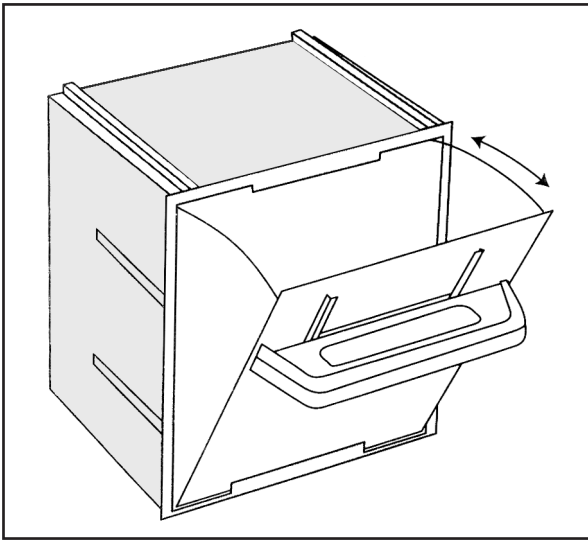

VISI-PAK

Visi-Pak ~ Small
103mm x 83mm x 120mm

- ✓ Fully modular.
- ✓ Visi-Pak is supplied with special clips which enable them to fit onto a louvre panel. Alternatively, they can be screwed onto a wall or left free standing on a bench top.
- ✓ Clear removable compartment keeps contents clean and allows easy visual stock control.
- ✓ Ideal for home storage, in store merchandising, crafts, office supplies etc.
- ✓ Made from G.P., H.I. Styrene.

Visi-Pak ~ Medium
154mm x 126mm x 182mm

Visi-Pak ~ Large
208mm x 167mm x 238mm

Distributed By

Swivel compartment for easy access.

Special clips which enable them to fit onto a louvre panel.

Quantity per IH-083 louvre panel

- Small 12
- Medium 6
- Large 4

Removable compartment keeps contents clean and allows easy visual stock control.

For modular configuration, units clip together horizontally. Units are also designed to stack vertically.

| CODE | DESCRIPTION | WIDTH | DEPTH | HEIGHT | CTN. QTY |
|--------|-----------------|-------|-------|--------|----------|
| IH-040 | Small Visi-Pak | 103mm | 83mm | 120mm | 12 |
| IH-041 | Medium Visi-Pak | 154mm | 126mm | 180mm | 6 |
| IH-042 | Large Visi-Pak | 208mm | 167mm | 235mm | 6 |