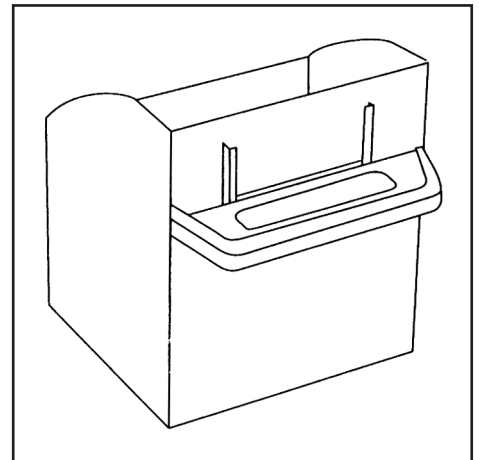

VISI-PAK

Visi-Pak ~ Small
103mm x 83mm x 120mm

- ✓ Fully modular.
- ✓ Visi-Pak is supplied with special clips which enable them to fit onto a louvre panel. Alternatively, they can be screwed onto a wall or left free standing on a bench top.
- ✓ Clear removable compartment keeps contents clean and allows easy visual stock control.
- ✓ Ideal for home storage, in store merchandising, crafts, office supplies etc.
- ✓ Made from G.P., H.I. Styrene.

Visi-Pak ~ Medium
154mm x 126mm x 182mm

Visi-Pak ~ Large
208mm x 167mm x 238mm

Distributed By

Swivel compartment for easy access.

Special clips which enable them to fit onto a louvre panel.

Quantity per IH-083 louvre panel

- Small 12
- Medium 6
- Large 4

Removable compartment keeps contents clean and allows easy visual stock control.

For modular configuration, units clip together horizontally. Units are also designed to stack vertically.