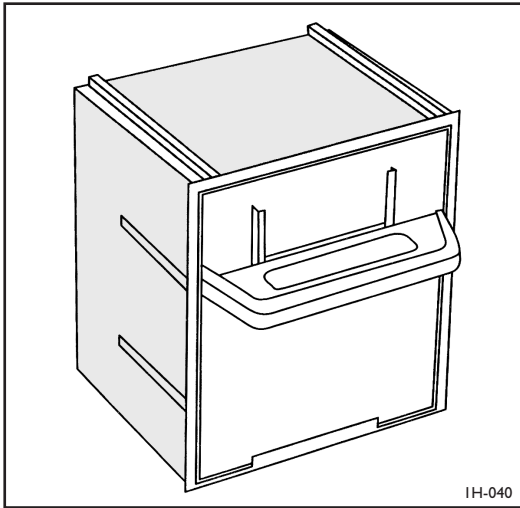

VISI-PAK

Visi-Pak ~ Small
103mm x 83mm x 120mm

- ✓ Fully modular.
- ✓ Visi-Pak is supplied with special clips which enable them to fit onto a louvre panel. Alternatively, they can be screwed onto a wall or left free standing on a bench top.
- ✓ Clear removable compartment keeps contents clean and allows easy visual stock control.
- ✓ Ideal for home storage, in store merchandising, crafts, office supplies etc.
- ✓ Made from G.P., H.I. Styrene.

Visi-Pak ~ Medium
154mm x 126mm x 182mm

Visi-Pak ~ Large
208mm x 167mm x 238mm

Distributed By

Swivel compartment for easy access.

Special clips which enable them to fit onto a louvre panel.

Quantity per IH-083 louvre panel

- Small 12
- Medium 6
- Large 4

Removable compartment keeps contents clean and allows easy visual stock control.

For modular configuration, units clip together horizontally. Units are also designed to stack vertically.