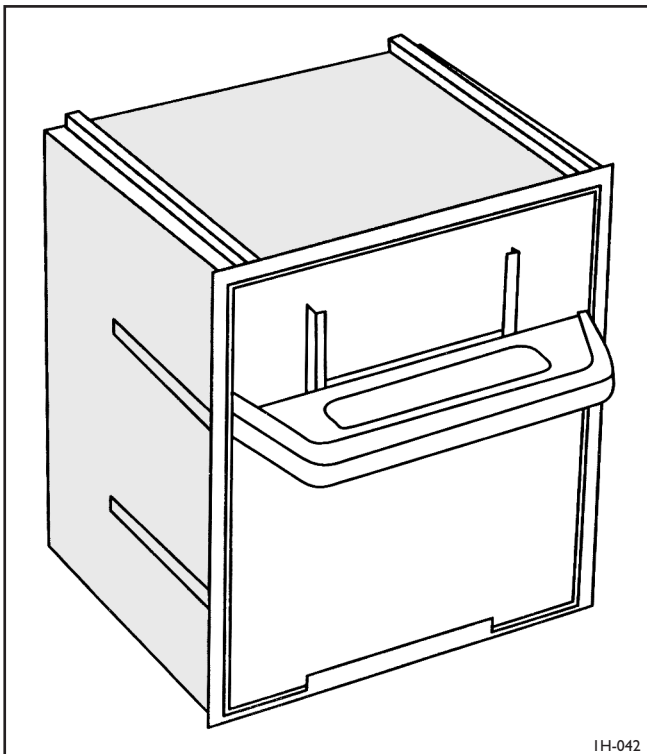

VISI-PAK

Visi-Pak ~ Small
103mm x 83mm x 120mm

- ✓ Fully modular.
- ✓ Visi-Pak is supplied with special clips which enable them to fit onto a louvre panel. Alternatively, they can be screwed onto a wall or left free standing on a bench top.
- ✓ Clear removable compartment keeps contents clean and allows easy visual stock control.
- ✓ Ideal for home storage, in store merchandising, crafts, office supplies etc.
- ✓ Made from G.P., H.I. Styrene.

Visi-Pak ~ Medium
154mm x 126mm x 182mm

Visi-Pak ~ Large
208mm x 167mm x 238mm

Distributed By

Swivel compartment for easy access.

Special clips which enable them to fit onto a louvre panel.

Quantity per IH-083 louvre panel

- Small 12
- Medium 6
- Large 4

Removable compartment keeps contents clean and allows easy visual stock control.

For modular configuration, units clip together horizontally. Units are also designed to stack vertically.