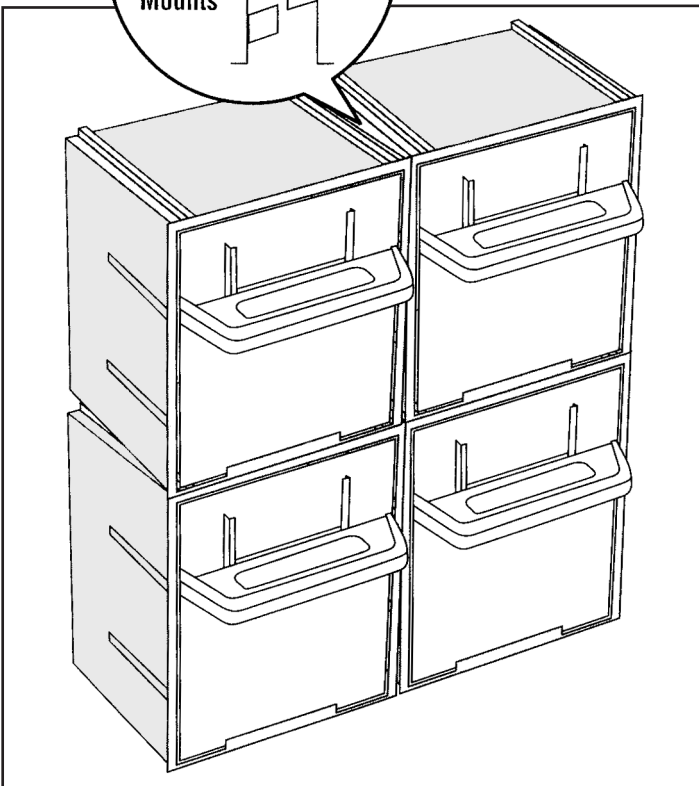

VISI-PAK

Visi-Pak ~ Small
103mm x 83mm x 120mm

- ✓ Fully modular.
- ✓ Visi-Pak is supplied with special clips which enable them to fit onto a louvre panel. Alternatively, they can be screwed onto a wall or left free standing on a bench top.
- ✓ Clear removable compartment keeps contents clean and allows easy visual stock control.
- ✓ Ideal for home storage, in store merchandising, crafts, office supplies etc.
- ✓ Made from G.P., H.I. Styrene.

Visi-Pak ~ Medium
154mm x 126mm x 182mm

Visi-Pak ~ Large
208mm x 167mm x 238mm

Distributed By

Swivel compartment for easy access.

Special clips which enable them to fit onto a louvre panel.

Quantity per IH-083 louvre panel

- Small 12
- Medium 6
- Large 4

Removable compartment keeps contents clean and allows easy visual stock control.

For modular configuration, units clip together horizontally. Units are also designed to stack vertically.

| CODE | DESCRIPTION | WIDTH | DEPTH | HEIGHT | CTN. QTY |
|--------|-----------------|-------|-------|--------|----------|
| IH-040 | Small Visi-Pak | 103mm | 83mm | 120mm | 12 |
| IH-041 | Medium Visi-Pak | 154mm | 126mm | 180mm | 6 |
| IH-042 | Large Visi-Pak | 208mm | 167mm | 235mm | 6 |