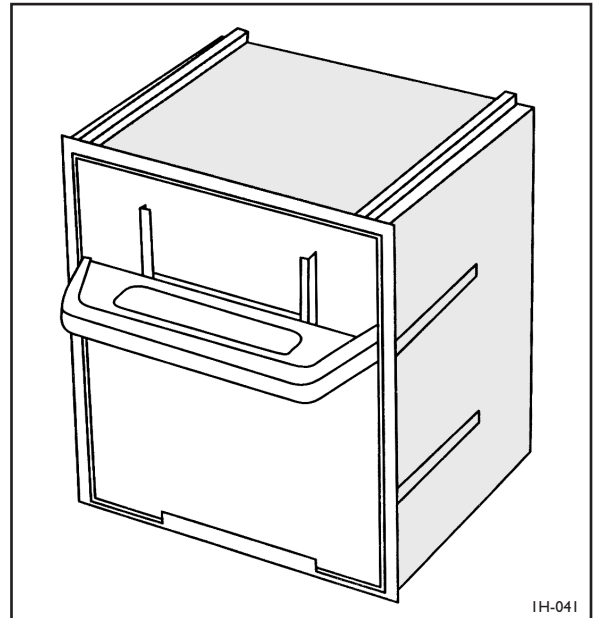

VISI-PAK

Visi-Pak ~ Small
103mm x 83mm x 120mm

- ✓ Fully modular.
- ✓ Visi-Pak is supplied with special clips which enable them to fit onto a louvre panel. Alternatively, they can be screwed onto a wall or left free standing on a bench top.
- ✓ Clear removable compartment keeps contents clean and allows easy visual stock control.
- ✓ Ideal for home storage, in store merchandising, crafts, office supplies etc.
- ✓ Made from G.P., H.I. Styrene.

Visi-Pak ~ Medium
154mm x 126mm x 182mm

Visi-Pak ~ Large
208mm x 167mm x 238mm

Distributed By

Swivel compartment for easy access.

Special clips which enable them to fit onto a louvre panel.

Quantity per IH-083 louvre panel

- Small 12
- Medium 6
- Large 4

Removable compartment keeps contents clean and allows easy visual stock control.

For modular configuration, units clip together horizontally. Units are also designed to stack vertically.