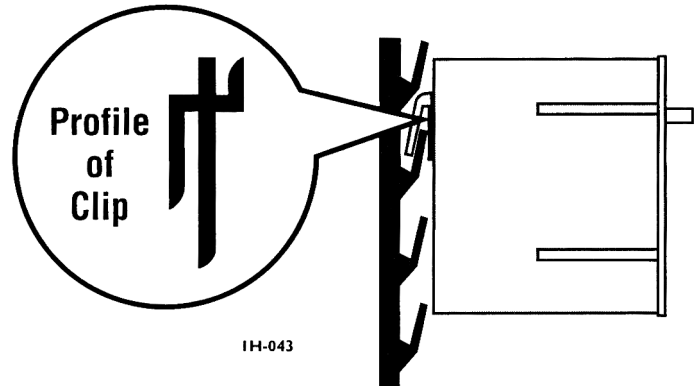

VISI-PAK

Visi-Pak ~ Small
103mm x 83mm x 120mm

- ✓ Fully modular.
- ✓ Visi-Pak is supplied with special clips which enable them to fit onto a louvre panel. Alternatively, they can be screwed onto a wall or left free standing on a bench top.
- ✓ Clear removable compartment keeps contents clean and allows easy visual stock control.
- ✓ Ideal for home storage, in store merchandising, crafts, office supplies etc.
- ✓ Made from G.P., H.I. Styrene.

Visi-Pak ~ Medium
154mm x 126mm x 182mm

Visi-Pak ~ Large
208mm x 167mm x 238mm

Distributed By

Swivel compartment for easy access.

Special clips which enable them to fit onto a louvre panel.

Quantity per IH-083 louvre panel

- Small 12
- Medium 6
- Large 4

Removable compartment keeps contents clean and allows easy visual stock control.

For modular configuration, units clip together horizontally. Units are also designed to stack vertically.

| CODE | DESCRIPTION | WIDTH | DEPTH | HEIGHT | CTN. QTY |
|--------|-----------------|-------|-------|--------|----------|
| IH-040 | Small Visi-Pak | 103mm | 83mm | 120mm | 12 |
| IH-041 | Medium Visi-Pak | 154mm | 126mm | 180mm | 6 |
| IH-042 | Large Visi-Pak | 208mm | 167mm | 235mm | 6 |